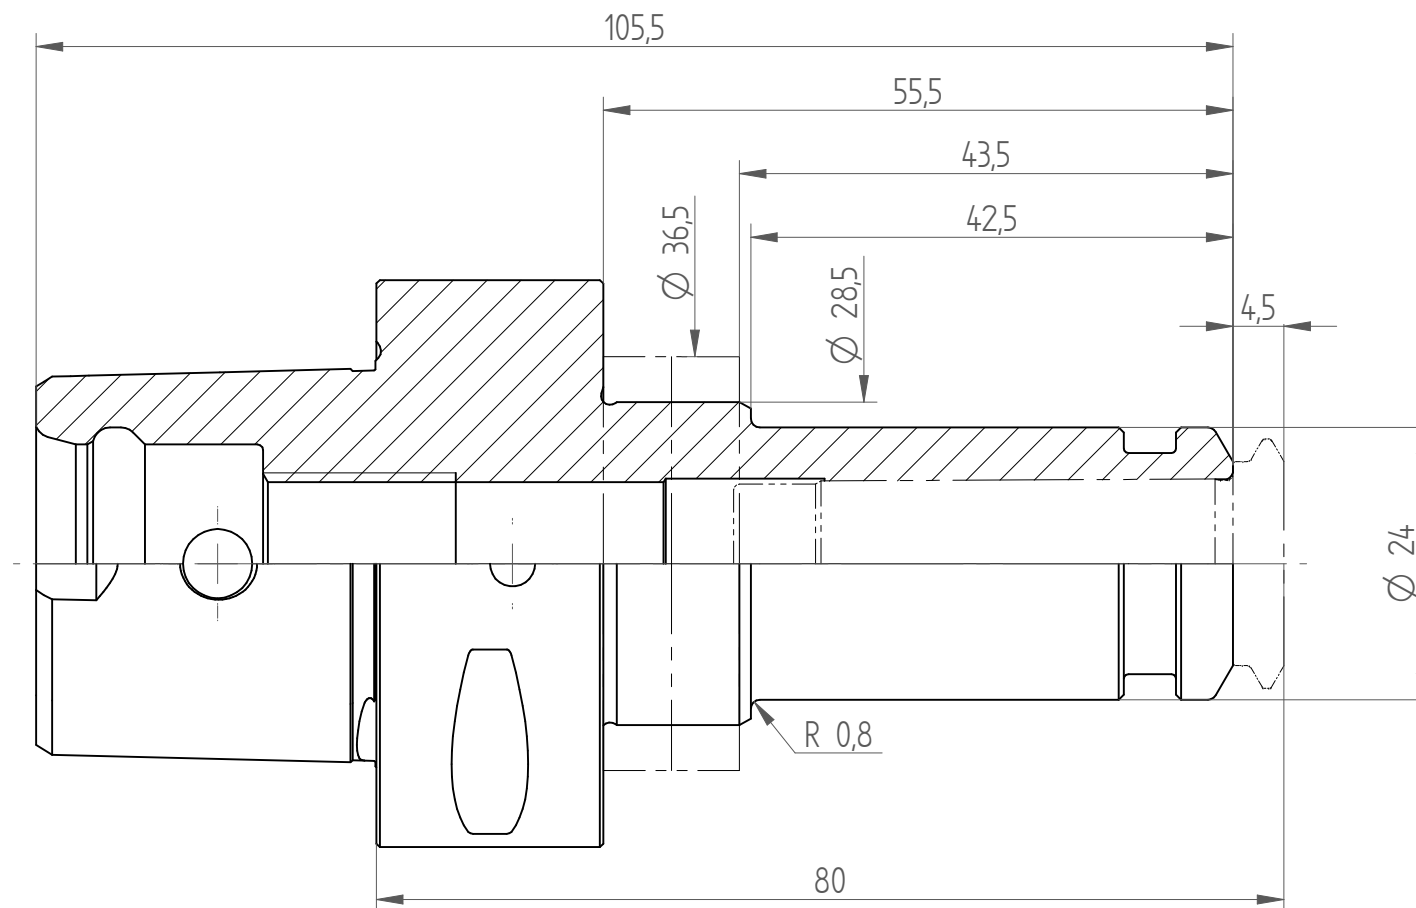

Swiss
Precision
Tools

REGO-FIX®

REGO-FIX AG
Obermattweg 60
4456 Tenniken / Switzerland

Phone +41 61 976 14 66
Fax +41 61 976 14 14
www.rego-fix.com

This is a non-controlled copy. All information given herein is subject to change without notice

The information given herein has been carefully checked and is believed to be correct. REGO-FIX, however, assumes no responsibility or liability for any errors, inaccuracies or omissions that may appear in this drawing

This document is subject to copyright laws. No part of this document may be reproduced or transmitted in any form or any means, electronic or mechanic, for any purpose, without the express written permission of REGO-FIX

Type : C5_PG15x080_H
Part No. : 480571540
Date : 24.04.2014
Scale : 1.5:1